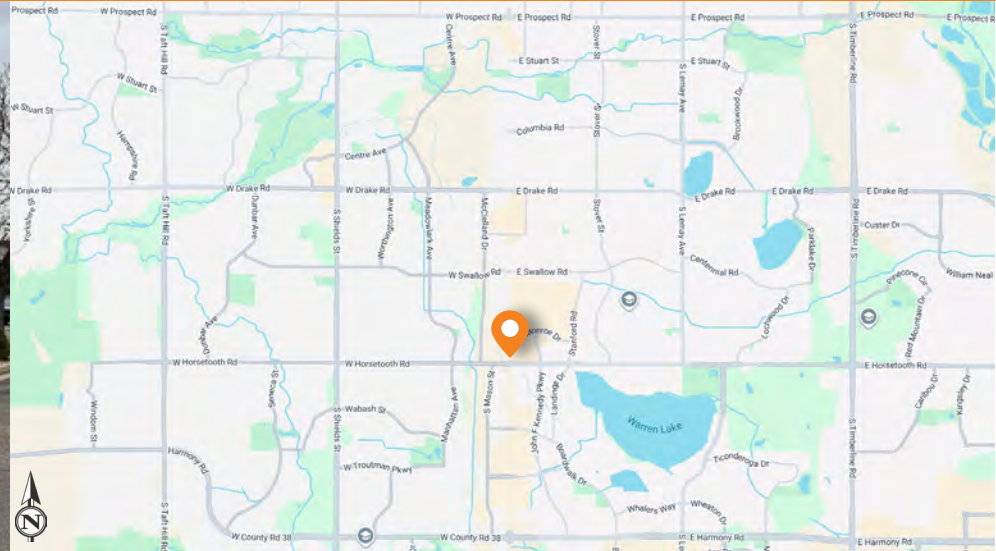

200 E HORSETOOTH RD

FORT COLLINS, CO

FOR LEASE

AVAILABLE

- 2,085 SF
Free Standing Building
with Drive-thru

PROPERTY HIGHLIGHTS

- 2nd generation restaurant with drive thru.
- Strong visibility and access from Horsetooth Rd.
- Join Trader Joe's, Arby's. and Chili's.

On S College Ave north of E Horsetooth Rd	41,898 CPD
On S College Ave south of E Horsetooth Rd	42,629 CPD
On E Horsetooth Rd east of S College Ave	21,874 CPD
On E Horsetooth Rd west of S College Ave	20,006 CPD

200 E HORSETOOTH RD

FORT COLLINS, CO

200 E HORSETOOTH RD

FORT COLLINS, CO

SITE

E Drake Rd

E Horsetooth Rd

E Harmony Rd